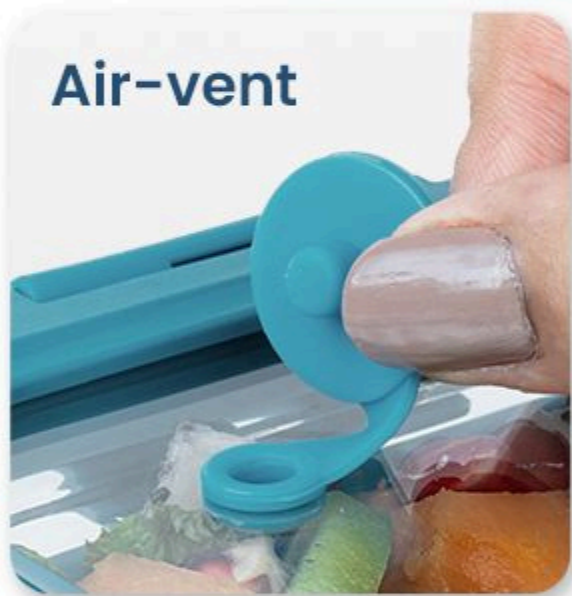

FRESH GRIP TIFFIN

520ml glass tiffin with silicone sleeve is a great add-on for office meals or meal-prep.

**BOROSILICATE
GLASS**

BPA FREE

LEAK-PROOF

**SILICONE
SLEEVE**

SUSTAINABLE

**DISHWASHER
SAFE**

Capacity: **520ml**

MRP: **₹1149**

Color: **TRANQUIL
TEAL**