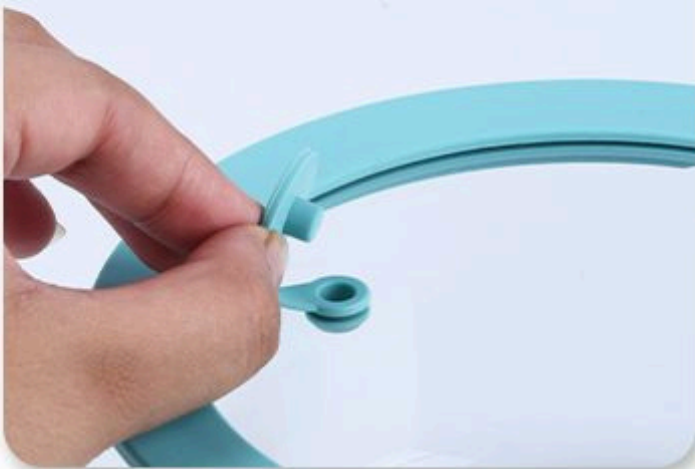

STORE 'O' BOWL

Mix in it. Serve in it. Store in it. These glass bowls are your kitchen all-rounders, effortlessly tough and attractive.

Air-vent

BOROSILICATE
GLASS

BPA FREE

ODOR
PROOF

LEAK-PROOF
LID

SUSTAINABLE

DISHWASHER
SAFE

Capacity: **500ml**

MRP: **₹1149**

Color: **MELLOW MIST**